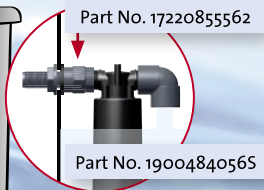

INSTALLATION SUGGESTIONS

4 bar

SIDE-FITTING TO WATER STORAGE TANK

by using ABERTAX® Connector

female/male 1/2" BSP 45 mm length

SIDE-FITTING TO TOILET CISTERN

by using ABERTAX® Connector

female/male 1/2" BSP 45 mm length