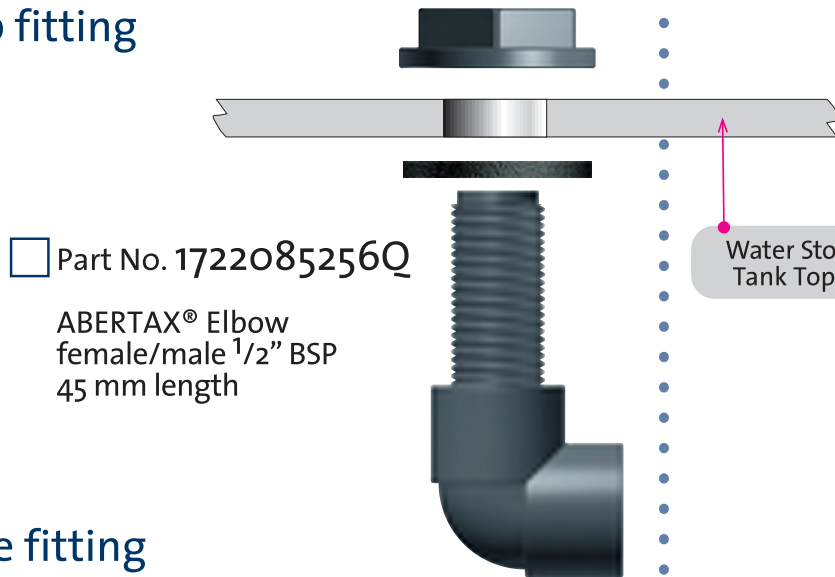

INSTALLATION INSTRUCTIONS

THE WATER VALVE ACCESSORIES

Top fitting

Part No. 1722085256Q

ABERTAX® Elbow
female/male 1/2" BSP
45 mm length

Water Storage
Tank Top/Lid

For correct
installation
please select
appropriate
accessory.

Side fitting

Part No. 17220855562

ABERTAX® Connector
female/male 1/2" BSP
45 mm length

Hexagonal Nut

Gasket

Connector

Filter

Stainless steel
filter easily
removable
for cleaning

Part No. 1722085156L

ABERTAX® Connector
female/male 1/2" BSP
15 mm length

Part No. 17220856566

ABERTAX® Socket
female/female 1/2" BSP
15 mm

THE WATER VALVE

Part No. 1900484056S

! Should only be used on fresh
clean water. Do not use for
secondary or recycled water.