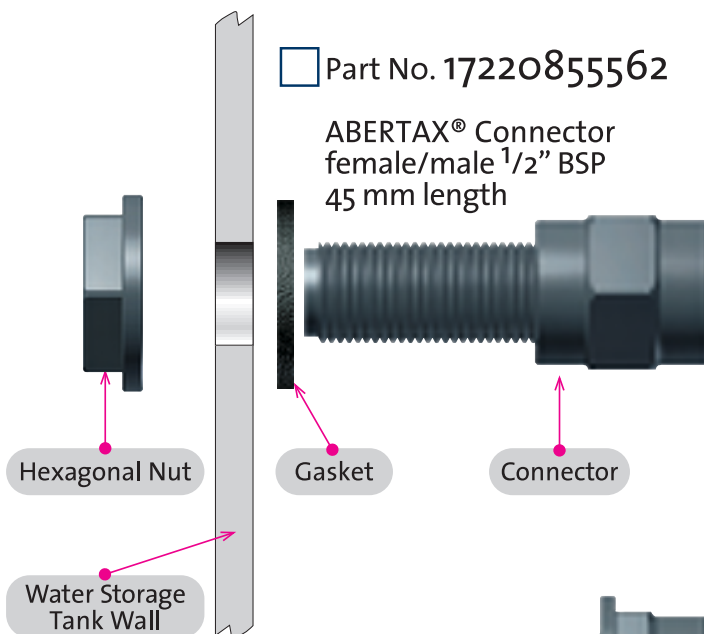

INSTALLATION INSTRUCTIONS

THE WATER VALVE ACCESSORIES

Top fitting

Part No. 1722085256Q

ABERTAX® Elbow
female/male 1/2" BSP
45 mm length

Water Storage
Tank Top/Lid

For correct
installation
please select
appropriate
accessory.

Side fitting

Part No. 17220855562

ABERTAX® Connector
female/male 1/2" BSP
45 mm length

Hexagonal Nut

Gasket

Connector

Filter

Stainless steel
filter easily
removable
for cleaning

Part No. 1722085156L

ABERTAX® Connector
female/male 1/2" BSP
15 mm length

Part No. 17220856566

ABERTAX® Socket
female/female 1/2" BSP
15 mm

THE WATER VALVE

Part No. 1900484056S

! Should only be used on fresh
clean water. Do not use for
secondary or recycled water.